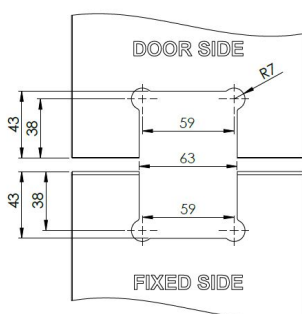

PRODUCT SHEET

Description:

Shower Hinge "Rio", 135DG, CPL, Glass/Glass, 8-10mm Glass Thickness, W/15DG Angle Adjustment Function & 25DG Return, Function, Brass Material, Hidden Screws., Black Fiber Gaskets: 2 x 1mm & 2 x 2mm Thickness., Load Capacity Pr. Pair: 45kg

Item number:

15.23.892-0

Units	Box	Carton	HS Code	Barcode
Pcs.	1	10	8302100090	
				5704866501323

SISO A/S

Mileparken 11
DK-2740 Skovlunde
Denmark
VAT: 24786013

Phone +45 45 830 900

www.siso.dk
siso@siso.dk

Danske Bank
Nytorv Branch
Copenhagen
SWIFT: DABADKKK

Account no.
4180 3112 112936
IBAN Account
DK7230003112112936