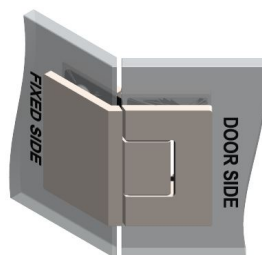

PRODUCT SHEET

Description:

Shower Hinge "Rio", 135DG, CPL, Glass/Glass, 8-10mm Glass Thickness, W/15DG Angle Adjustment Function & 25DG Return, Function, Brass Material, Hidden Screws., Black Fiber Gaskets: 2 x 1mm & 2 x 2mm Thickness., Load Capacity Pr. Pair: 45kg

Item number:

15.23.892-0

Units	Box	Carton	HS Code	Barcode
Pcs.	1	10	8302100090	
				5704866501323

SISO A/S

Mileparken 11
DK-2740 Skovlunde
Denmark
VAT: 24786013

Phone +45 45 830 900

www.siso.dk
siso@siso.dk

Danske Bank
Nytorv Branch
Copenhagen
SWIFT: DABADKKK

Account no.
4180 3112 112936
IBAN Account
DK7230003112112936