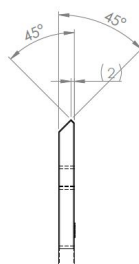

PRODUCT SHEET

Description:

Shower Hinge "Rio", 135DG, CPL, Glass/Glass, 8-10mm Glass Thickness, W/15DG Angle Adjustment Function & 25DG Return, Function, Brass Material, Hidden Screws., Black Fiber Gaskets: 2 x 1mm & 2 x 2mm Thickness., Load Capacity Pr. Pair: 45kg

Item number:

15.23.892-0

Units	Box	Carton	HS Code	Barcode
Pcs.	1	10	8302100090	
				5704866501323

SISO A/S

Mileparken 11
DK-2740 Skovlunde
Denmark
VAT: 24786013

Phone +45 45 830 900

www.siso.dk
siso@siso.dk

Danske Bank
Nytorv Branch
Copenhagen
SWIFT: DABADKKK

Account no.
4180 3112 112936
IBAN Account
DK7230003112112936