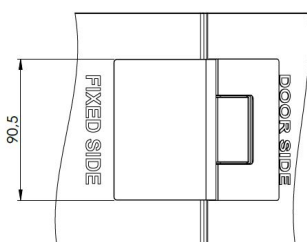

PRODUCT SHEET

Description:

Shower Hinge "Rio", 135DG, CPL, Glass/Glass, 8-10mm Glass Thickness, W/15DG Angle Adjustment Function & 25DG Return, Function, Brass Material, Hidden Screws., Black Fiber Gaskets: 2 x 1mm & 2 x 2mm Thickness., Load Capacity Pr. Pair: 45kg

Item number:

15.23.892-0

Units	Box	Carton	HS Code	Barcode
Pcs.	1	10	8302100090	
				5704866501323

SISO A/S

Mileparken 11
DK-2740 Skovlunde
Denmark
VAT: 24786013

Phone +45 45 830 900

www.siso.dk
siso@siso.dk