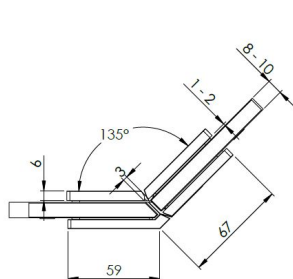

PRODUCT SHEET

Description:

Shower Hinge "Rio", 135DG, CPL, Glass/Glass, 8-10mm Glass Thickness, W/15DG Angle Adjustment Function & 25DG Return, Function, Brass Material, Hidden Screws., Black Fiber Gaskets: 2 x 1mm & 2 x 2mm Thickness., Load Capacity Pr. Pair: 45kg

Item number:

15.23.892-0

Units	Box	Carton	HS Code	Barcode
Pcs.	1	10	8302100090	
				5704866501323

SISO A/S

Mileparken 11
DK-2740 Skovlunde
Denmark
VAT: 24786013

Phone +45 45 830 900

www.siso.dk
siso@siso.dk